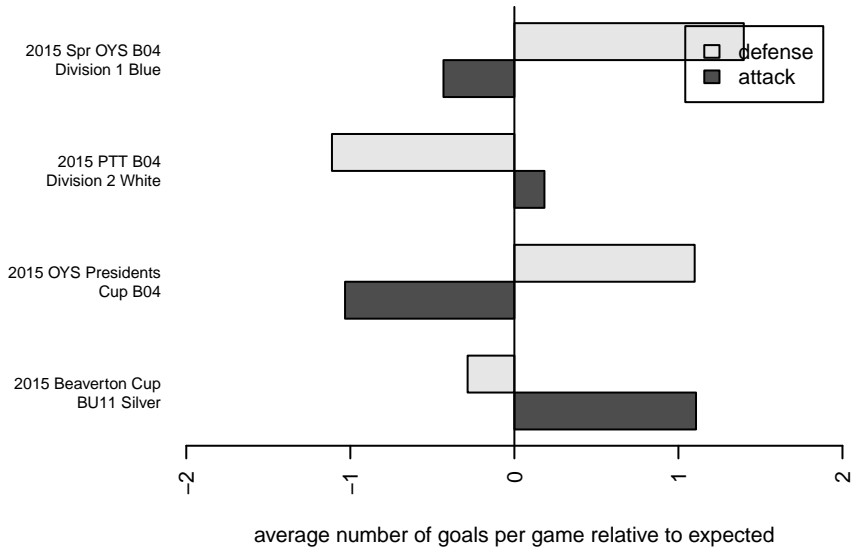

Performance relative to 13 month average