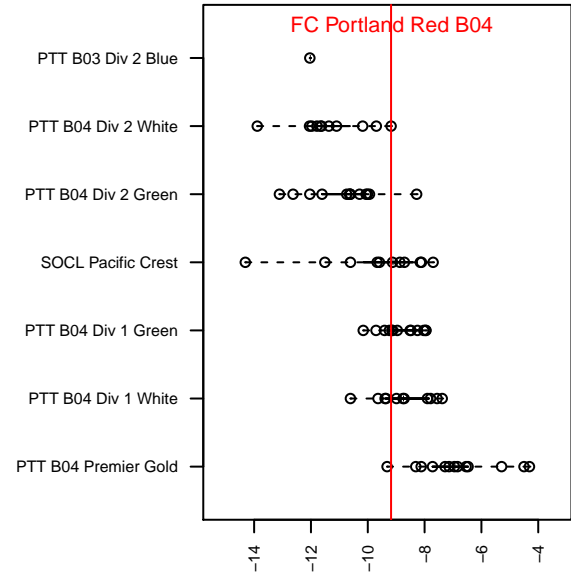

**attack and defense rating
relative to others at age
and all opponents in last 13 months**