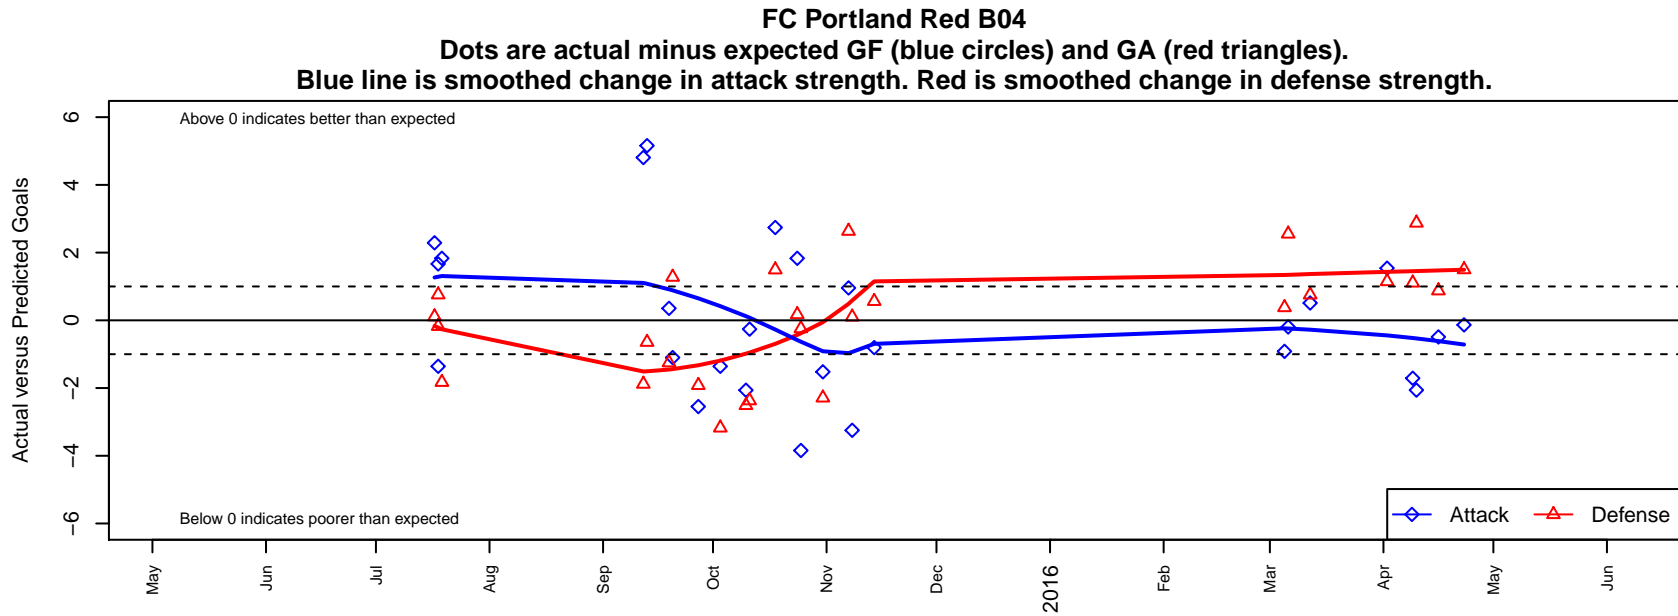

FC Portland Red B04

FC Portland
 Portland, OR
 B04 total strength=332
 attack=0.33 defense=0.12
 fall league = PTT B04 Div 2 White
 spr league = Spr OYS B04 Div 1 Blue

alt names used:
 FCP Red
 FC Portland 04B RED 11
 FC Portland 04B RED 11
 FC Portland 04B RED 11

Venues played:
 2015 Beaverton Cup BU11 Silver
 2015 PTT B04 Division 2 White
 2015 OYS Presidents Cup B04
 2015 Spr OYS B04 Division 1 Blue

**attack and defense variance (black dot)
relative to other teams
and top 10 in region**